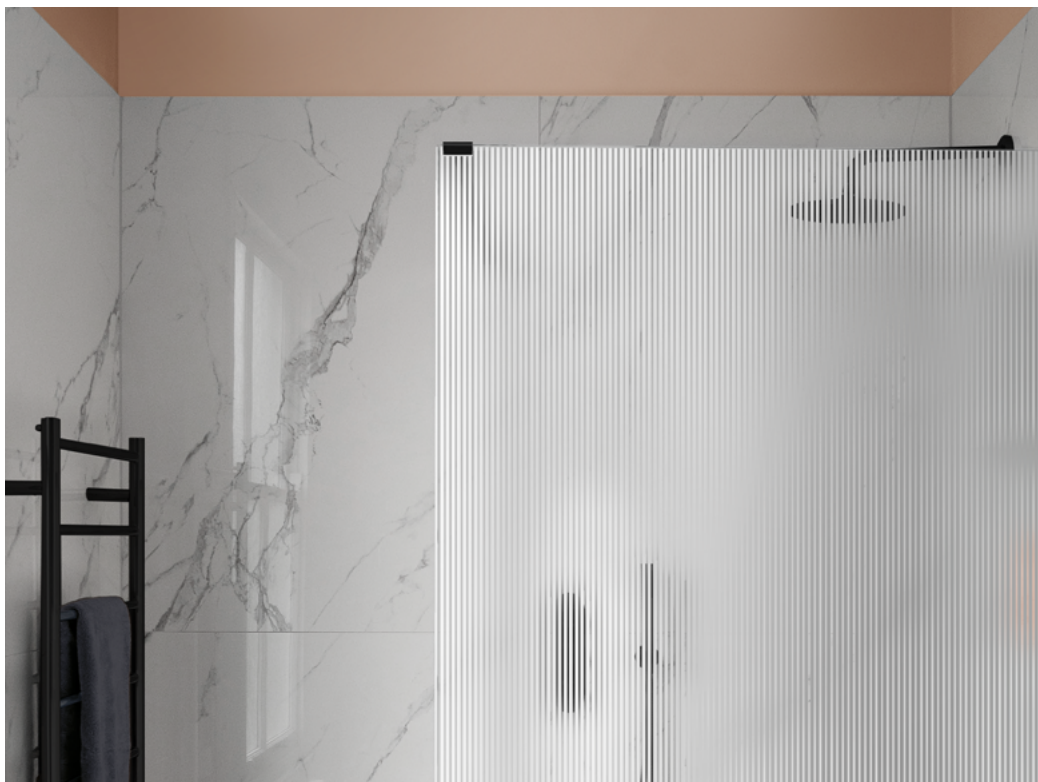

## Open spaces keeping privacy

Stylos is a decorative glass that offers an elegant textured vertical design that is embellished with the passage of light while maintaining privacy.

It is also characterized by its excellent technical attributes and high quality that differs from standard patterned glass.

more resistant

easier to install

local production

Benefits of Stylos etched glass vs standard patterned glass:

- More resistant. Less breakage in handling.
- More planimetry.
- Easier to install.
- Versatility in thicknesses, size, and colors.
- Local production (without supply setbacks and price increases).

**Stylos / S**  
—

**Stylos / L**

**Stylos / S / scale 1:1**  
transparent engraved glass  
etched engraved glass

**Stylos / L / scale 1:1**  
transparent engraved glass  
etched engraved glass