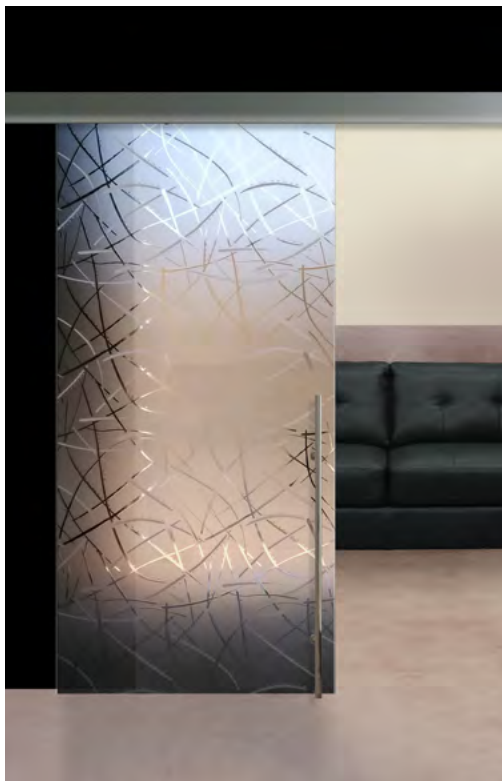

- 1 / Greater luminosity
- 2 / Better distribution of space
- 3 / Customization of rooms

**Esencia**

---

**Acqua glass**

---

**Mediterránea**  
—

**Fusion**  
—

\* **Esencia** / scale 1:74  
etched engraved glass

\* **Mediterránea** / scale 1:74  
etched engraved glass

\* **Acqua glass** / scale 1:1  
etched engraved glass  
transparent engraved glass

**Fusion** / scale 1:1  
etched engraved glass

## CHARACTERISTICS

---

| **base product**  
clear float glass

| **sizes**  
126.38 x 88.58 in  
3.210 x 2.250 mm

88.58 x 126.38 in  
2.250 x 3.210 mm  
\* model available

| **thicknesses**  
0.15 | 0.19 | 0.23 | 0.31 | 0.39 | 0.47 in  
4 | 5 | 6 | 8 | 10 | 12 mm